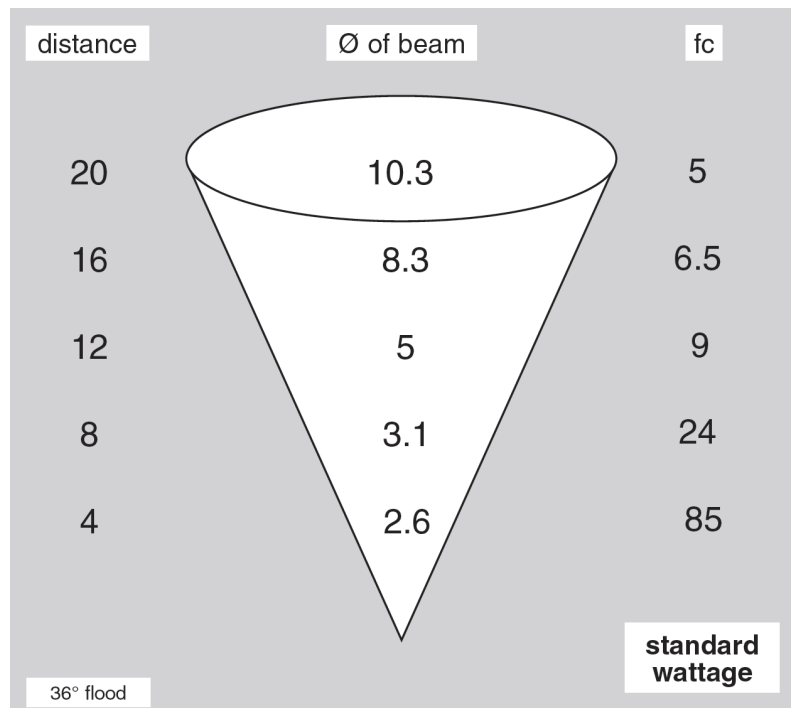

Threaded base 8". Adjustable shield included

**WIRING:**

Prewired with 5' pigtail of 18/2 cable.

**WARRANTY:**

Lifetime.

Our "big stick" is used as an upright where you would use an MR16 or a PAR fixture, but where space is limited. Its slim design allows landscape friendly installations in multiple landscape designs. Available in custom lengths for placement in high grasses.

#### DIMENSIONS:

LED LAMP SPECIFICATIONS

**OPTICS:**

Integral optics providing available beam spreads from 15° to 60°.

**COLOR TEMPERATURES:**

Color temperature options provide the following qualities: 2700K=ultra-warm; 3000K=warm white; 4000K=neutral white; 5000K=cool white. Decorative color light options include amber, blue, green, and red.