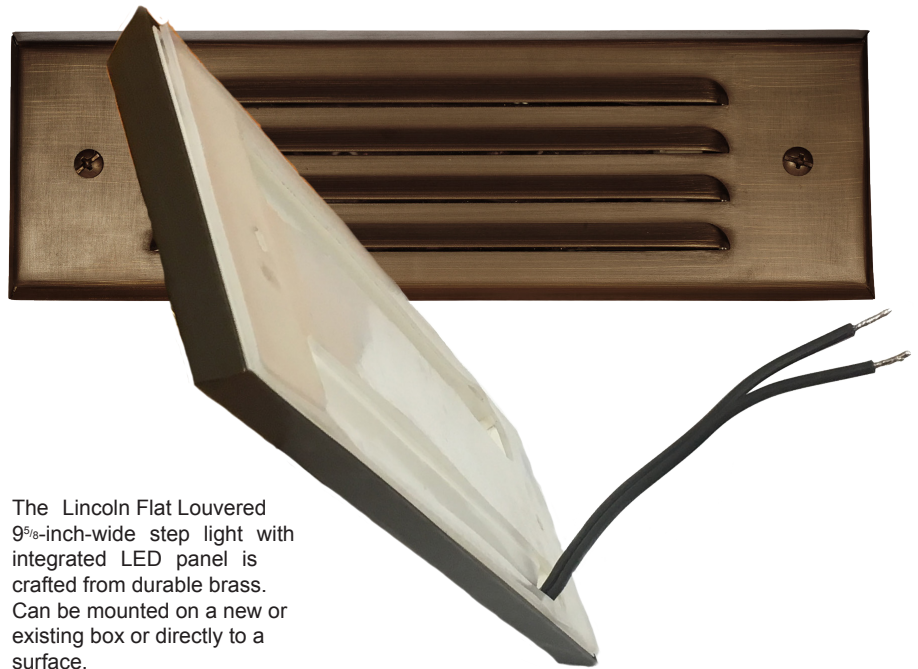

Type: _____

Model: _____

Project: _____

SPECIFICATION SHEET

MODEL: 489931 "Lincoln Flat Louvered"
Integrated LED Panel Louvered Step Light Fixture

SPECIFICATIONS

HOUSING:

Cast brass with weathered brass finish. Louvered faceplate.

VOLTAGE: 10 – 16 VAC

WATTAGE: 6.5 W

LUMENS: 690 lm

WIRING:

Prewired with a short pigtail of 18/2 cable.

WATERPROOF RATING: IP65

WARRANTY:

Five years.

The Lincoln Flat Louvered 9⁵/₈-inch-wide step light with integrated LED panel is crafted from durable brass. Can be mounted on a new or existing box or directly to a surface.

DIMENSIONS: